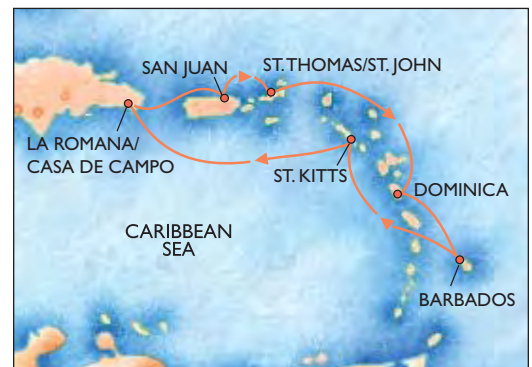

CARNIVAL VICTORY®

More fun from San Juan! 7 Day Southern Caribbean cruises

Cruise to 5 famed islands of the Southern Caribbean from cosmopolitan San Juan. St. Thomas offers many pleasures including all the duty-free treasures in the shops of Charlotte Amalie. Dominica is an exotic garden of rain forests and lush valleys. In Barbados, you'll still see customs that reflect the island's British heritage. St. Kitts is a wonderful exotic blend of sunlight, warm waters, sandy beaches and plantations. La Romana / Casa De Campo is the fabulous playground of the rich and famous. With the extended stay, you can enjoy this resort area's many attractions, which include Altos de Chavon, a quaint 16th century Mediterranean village replica offering myriad daytime and evening entertainment options, a wide variety of nightclubs, restaurants and shops, world-class golfing and beaches. A variety of shore excursions within Casa de Campo as well as its surrounding areas will be offered including Santo Domingo, the country's historical capital. Don't delay, book your cruise today!

7 Day Southern Caribbean Cruises

DAY	PORT	ARRIVE	DEPART
Sun.	San Juan		10:00 P.M.
Mon.	St. Thomas / St. John*	7:00 A.M.	5:00 P.M.
Tues.	Dominica	10:00 A.M.	6:00 P.M.
Wed.	Barbados	8:00 A.M.	5:00 P.M.
Thurs.	St. Kitts	10:00 A.M.	6:00 P.M.
Fri.	La Romana / Casa De Campo**	3:00 P.M.	-
Sat.	La Romana / Casa De Campo	-	5:00 P.M.
Sun.	San Juan	7:00 A.M.	

* Optional shore excursion to St. John available.

** Overnight aboard ship and optional shore excursion to Santo Domingo available